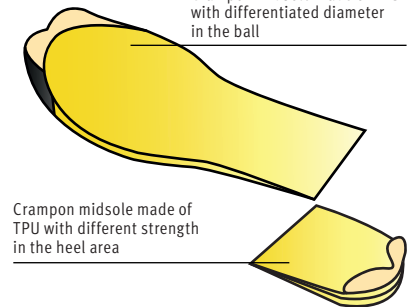

Crampon midsole made of TPU with differentiated diameter in the ball

Crampon midsole made of TPU with different strength in the heel area

Micro precision midsole with different strength

Rubber insert used for climbing