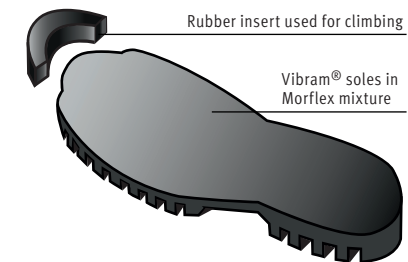

## THESE REPAIRS SHOULD BE MADE ON MY CLIMBING SHOES:

No. (pair)	MANUFACTURER & PRODUCT  Hiking- & Trekkingshoe e.g.: Meindl Island, Hanwag Alaska, Lowa Renegade, La Sportiva Trango Trek Micro, ...  Crampon Compatible Alpine Boot e.g.: La Sportiva Trango, La Sportiva Nepal, ...	GRÖSSE	CRAMPONS CLIMBING BOOT					
			HIKING & TREKKING SHOE	PROFILE SOLE + Mid Sole + Debris Protection (Can only be replaced as a complete assembly by some manufacturers: e.g. Meindl, Hanwag, Lowa models)	PROFILE SOLE + Mid Sole (e.g. La Sportiva Nepal Evo)	PROFILE SOLE + Mid Sole + Crampons Construction back (Can only be replaced as a complete assembly by some manufacturers: e.g. La Sportiva Trango models)	PROFILE SOLE + Mid Sole + Crampons Construction front & back (Can only be replaced as a complete assembly by some manufacturers: e.g. La Sportiva Nepal models)	plus Debris Protection <sup>2</sup> (Only for Nepal Top shoes and for the Trango models)
			95 EURO <sup>1</sup>	95 EURO <sup>1</sup>	110 EURO <sup>1</sup>	120 EURO <sup>1</sup>	35 EURO <sup>1</sup>	40 EURO <sup>1</sup>
1.			■	■	■	■	■	■
2.			■	■	■	■	■	■

Crampon midsole made of TPU with differentiated diameter in the ball

Crampon midsole made of TPU with different strength in the heel area

Micro precision midsole with different strength

Rubber insert used for climbing